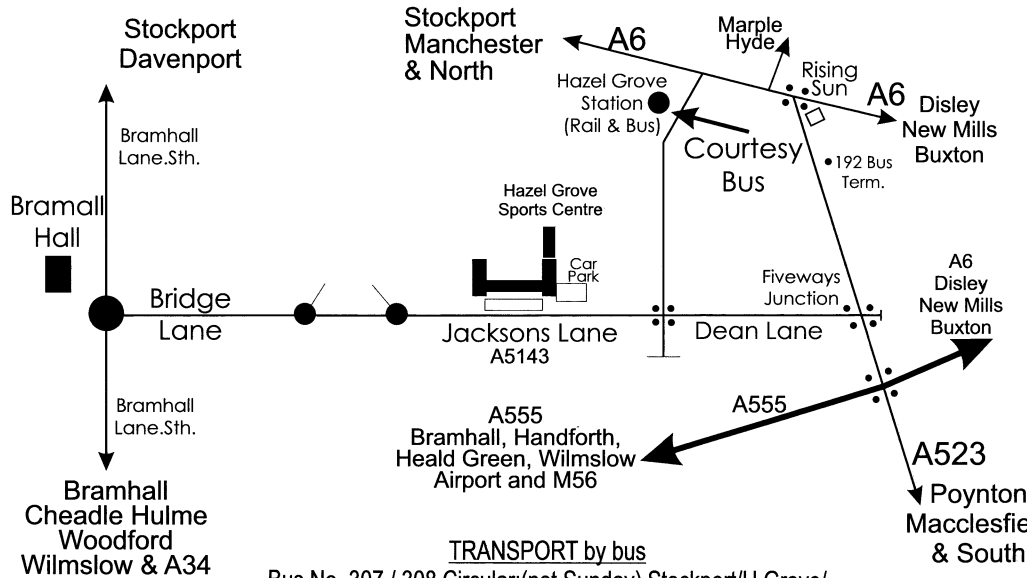

Model

RAILWAY EXHIBITION

The Family and Modellers Show

Saturday
10.00am - 5.00pm

Sunday
10.00am - 4.00pm

Hazel Grove

26th October

27th October 2019

Sports Centre (Map on reverse)
Jacksons Lane, Hazel Grove, Stockport. SK7 5J

ADULT £7
ACCOMPANIED
CHILDREN FREE
CHILD £3
FAMILY £12

20+ Layouts
+ Full Trade Support

Demonstrations; Club Sales Stand
Free Parking; Refreshments

Courtesy Bus from Hazel Grove Station

Pre-order goods from **SQUIRES**
& collect in exhibition!

Keep Up To Date @

www.hgdmrs.org.uk and on facebook

TRANSPORT by bus

Bus No. 307 / 308 Circular; (not Sunday) Stockport/H.Grove/
Bramhall/ Cheadle Hulme/ Stockport

ALSO:- 192;199;373; 391;392 & TP* For times see:- tfgm.com (Transport for Greater Manchester)
to Hazel Grove Civic Hall then Courtesy Bus from Hazel Grove Station.

Courtesy Bus times see hgdmrs.org

* TP - Trans Peak Service